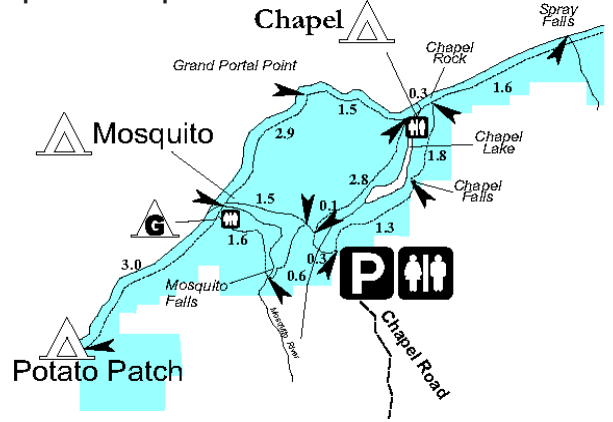

Beaver Lake Area

Chapel/Mosquito Area

Trail	Grand Sable Visitor Center	Masse Homestead	Log Slide	Au Sable Point East	Hurricane River C.G.	Benchmark	Twelvemile Beach C.G.	Sevenmile Creek	Trappers Lake Trail	Pine Bluff	Beaver Creek	Coves	Coves Group	Chapel	Mosquito	Potato Patch	Miners Castle	Cliffs Group	Cliffs	Sand Point Junction	Munising Falls
Grand Sable Visitor Center	4.1	4.1	5.3	7.1	8.7	11.2	11.5	14.4	18	18.9	20.4	21.7	23.2	26	30.4	33.5	35.4	36	37.3	39.5	42.4
Masse Homestead	4.1	4.1	1.2	3	4.6	7.1	7.4	10.3	13.9	14.8	16.3	17.6	19.1	21.9	26.3	29.4	31.3	31.9	33.2	35.4	38.3
Log Slide	5.3	1.2	1.8	1.8	3.4	5.9	6.2	9.1	12.7	13.6	15.1	16.4	17.9	20.7	25.1	28.2	30.1	30.7	32	34.2	37.1
Au Sable Point East	7.1	3	1.8	1.8	1.6	4.1	4.4	7.3	10.9	11.8	13.3	14.6	16.1	18.9	23.3	26.4	28.3	28.9	30.2	32.4	35.3
Hurricane River C.G.	8.7	4.6	3.4	1.6	2.5	2.8	2.8	5.7	9.3	10.2	11.7	13	14.5	17.3	21.7	24.8	26.7	27.3	28.6	30.8	33.7
Benchmark	11.2	7.1	5.9	4.1	2.5	0.3	0.3	3.2	6.8	7.7	9.2	10.5	13	14.8	19.2	22.3	24.2	24.8	26.1	28.3	31.2
Twelvemile Beach C.G.	11.5	7.4	6.2	4.4	2.8	0.3	0.3	2.9	6.5	7.4	8.9	10.2	11.7	14.5	18.9	22	23.9	24.5	25.8	28	30.9
Sevenmile Creek	14.4	10.3	9.1	7.3	5.7	2.9	2.9	3.6	6.5	7.4	8.9	7.3	8.8	11.6	16	19.1	21	21.6	22.9	25.1	28
Trappers Lake Trail	18	13.9	12.7	10.9	9.3	6.8	6.5	3.6	0.9	2.4	2.4	3.7	5.2	8	12.4	15.5	17.4	18	19.3	21.5	24.4
Pine Bluff	18.9	14.8	13.6	11.8	10.2	7.7	7.4	4.5	0.9	1.5	1.5	2.8	4.3	7.1	11.5	14.6	16.5	17.1	18.4	20.6	23.5
Beaver Creek	20.4	16.3	15.1	13.3	11.7	9.2	8.9	6	2.4	1.5	1.5	1.3	2.8	5.6	10	13.1	15	15.6	16.9	19.1	22
Coves	21.7	17.6	16.4	14.6	13	10.5	10.2	7.3	3.7	2.8	1.3	1.5	1.5	4.3	8.7	11.8	13.7	14.3	15.6	17.8	20.7
Coves Group	23.2	19.1	17.9	16.1	14.5	11.7	11.7	8.8	5.2	4.3	2.8	1.5	1.5	2.8	7.2	10.3	12.2	12.8	14.1	16.3	19.2
Chapel	26	21.9	20.7	18.9	17.3	14.8	14.5	11.6	8	7.1	5.6	4.3	2.8	4.4	7.5	9.4	10	11.3	13.5	16.4	19.2
Mosquito	30.4	26.3	25.1	23.3	21.7	19.2	18.9	16	12.4	11.5	10	8.7	7.2	4.4	3.1	5	5.6	6.9	9.1	12	15
Potato Patch	33.5	29.4	28.2	26.4	24.8	22.3	22	19.1	15.5	14.6	13.1	11.8	10.3	7.5	3.1	1.9	2.5	3.8	6	8.9	12
Miners Castle	35.4	31.3	30.1	28.3	26.7	24.2	23.9	21	17.4	16.5	15	13.7	12.2	9.4	5	1.9	0.6	1.9	4.1	7	10
Cliffs Group	36	31.9	30.7	28.9	27.3	24.8	24.5	21.6	18	17.1	15.6	14.3	12.8	10	5.6	2.5	0.6	1.3	3.5	6.4	9
Cliffs	37.3	33.2	32	30.2	28.6	26.1	25.8	22.9	19.3	18.4	16.9	15.6	14.1	11.3	6.9	3.8	1.9	1.3	2.2	5.1	8
Sand Point Junction	39.5	35.4	34.2	32.4	30.8	28.3	28	25.1	21.5	20.6	19.1	17.8	16.3	13.5	9.1	6	4.1	3.5	2.2	2.9	6
Munising Falls	42.4	38.3	37.1	35.3	33.7	31.2	30.9	28	24.4	23.5	22	20.7	19.2	16.4	12	8.9	7	6.4	5.1	2.9	10