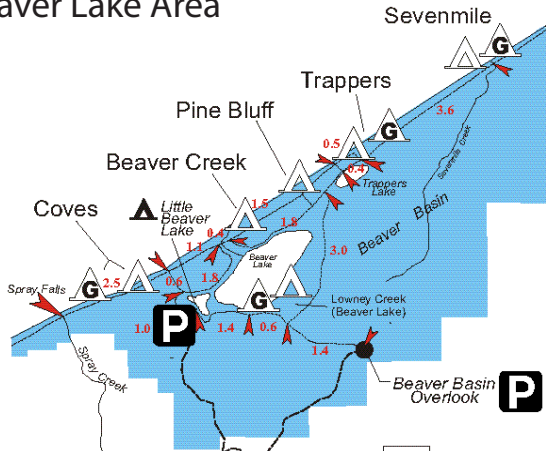

Beaver Lake Area

Chapel/Mosquito Area

Trail	Grand Sable Visitor Center	Masse Homestead	Log Slide	Au Sable Point East	Hurricane River C.G.	Benchmark	Twelvemile Beach C.G.	Sevenmile Creek	Trappers Lake Trail	Pine Bluff	Beaver Creek	Coves	Coves Group	Chapel	Mosquito	Potato Patch	Miners Castle	Cliffs Group	Cliffs	Sand Point Junction	Munising Falls
Grand Sable Visitor Center	4.1	4.1	5.3	7.1	8.7	11.2	11.5	14.4	18	18.9	20.4	21.7	23.2	26	30.4	33.5	35.4	36	37.3	39.5	42.4
Masse Homestead	4.1	4.1	1.2	3	4.6	7.1	7.4	10.3	13.9	14.8	16.3	17.6	19.1	21.9	26.3	29.4	31.3	31.9	33.2	35.4	38.3
Log Slide	5.3	1.2	1.8	1.8	3.4	5.9	6.2	9.1	12.7	13.6	15.1	16.4	17.9	20.7	25.1	28.2	30.1	30.7	32	34.2	37.1
Au Sable Point East	7.1	3	1.8	1.8	1.6	4.1	4.4	7.3	10.9	11.8	13.3	14.6	16.1	18.9	23.3	26.4	28.3	28.9	30.2	32.4	35.3
Hurricane River C.G.	8.7	4.6	3.4	1.6	2.5	2.8	2.8	5.7	9.3	10.2	11.7	13	14.5	17.3	21.7	24.8	26.7	27.3	28.6	30.8	33.7
Benchmark	11.2	7.1	5.9	4.1	2.5	0.3	0.3	3.2	6.8	7.7	9.2	10.5	13	14.8	19.2	22.3	24.2	24.8	26.1	28.3	31.2
Twelvemile Beach C.G.	11.5	7.4	6.2	4.4	2.8	0.3	0.3	2.9	6.5	7.4	8.9	10.2	11.7	14.5	18.9	22	23.9	24.5	25.8	28	30.9
Sevenmile Creek	14.4	10.3	9.1	7.3	5.7	2.9	2.9	3.6	6.5	7.4	8.9	7.3	8.8	11.6	16	19.1	21	21.6	22.9	25.1	28
Trappers Lake Trail	18	13.9	12.7	10.9	9.3	6.8	6.5	3.6	0.9	2.4	2.4	3.7	5.2	8	12.4	15.5	17.4	18	19.3	21.5	24.4
Pine Bluff	18.9	14.8	13.6	11.8	10.2	7.7	7.4	4.5	0.9	1.5	1.5	2.8	4.3	7.1	11.5	14.6	16.5	17.1	18.4	20.6	23.5
Beaver Creek	20.4	16.3	15.1	13.3	11.7	9.2	8.9	6	2.4	1.5	1.5	1.3	2.8	5.6	10	13.1	15	15.6	16.9	19.1	22
Coves	21.7	17.6	16.4	14.6	13	10.5	10.2	7.3	3.7	2.8	1.3	1.5	1.5	4.3	8.7	11.8	13.7	14.3	15.6	17.8	20.7
Coves Group	23.2	19.1	17.9	16.1	14.5	11.7	11.7	8.8	5.2	4.3	2.8	1.5	1.5	2.8	7.2	10.3	12.2	12.8	14.1	16.3	19.2
Chapel	26	21.9	20.7	18.9	17.3	14.8	14.5	11.6	8	7.1	5.6	4.3	2.8	4.4	7.5	9.4	10	11.3	13.5	16.4	19.2
Mosquito	30.4	26.3	25.1	23.3	21.7	19.2	18.9	16	12.4	11.5	10	8.7	7.2	4.4	3.1	5	5.6	6.9	9.1	12	15
Potato Patch	33.5	29.4	28.2	26.4	24.8	22.3	22	19.1	15.5	14.6	13.1	11.8	10.3	7.5	3.1	1.9	2.5	3.8	6	8.9	12
Miners Castle	35.4	31.3	30.1	28.3	26.7	24.2	23.9	21	17.4	16.5	15	13.7	12.2	9.4	5	1.9	0.6	1.9	4.1	7	10
Cliffs Group	36	31.9	30.7	28.9	27.3	24.8	24.5	21.6	18	17.1	15.6	14.3	12.8	10	5.6	2.5	0.6	1.3	3.5	6.4	9
Cliffs	37.3	33.2	32	30.2	28.6	26.1	25.8	22.9	19.3	18.4	16.9	15.6	14.1	11.3	6.9	3.8	1.9	1.3	2.2	5.1	8
Sand Point Junction	39.5	35.4	34.2	32.4	30.8	28.3	28	25.1	21.5	20.6	19.1	17.8	16.3	13.5	9.1	6	4.1	3.5	2.2	2.9	6
Munising Falls	42.4	38.3	37.1	35.3	33.7	31.2	30.9	28	24.4	23.5	22	20.7	19.2	16.4	12	8.9	7	6.4	5.1	2.9	10